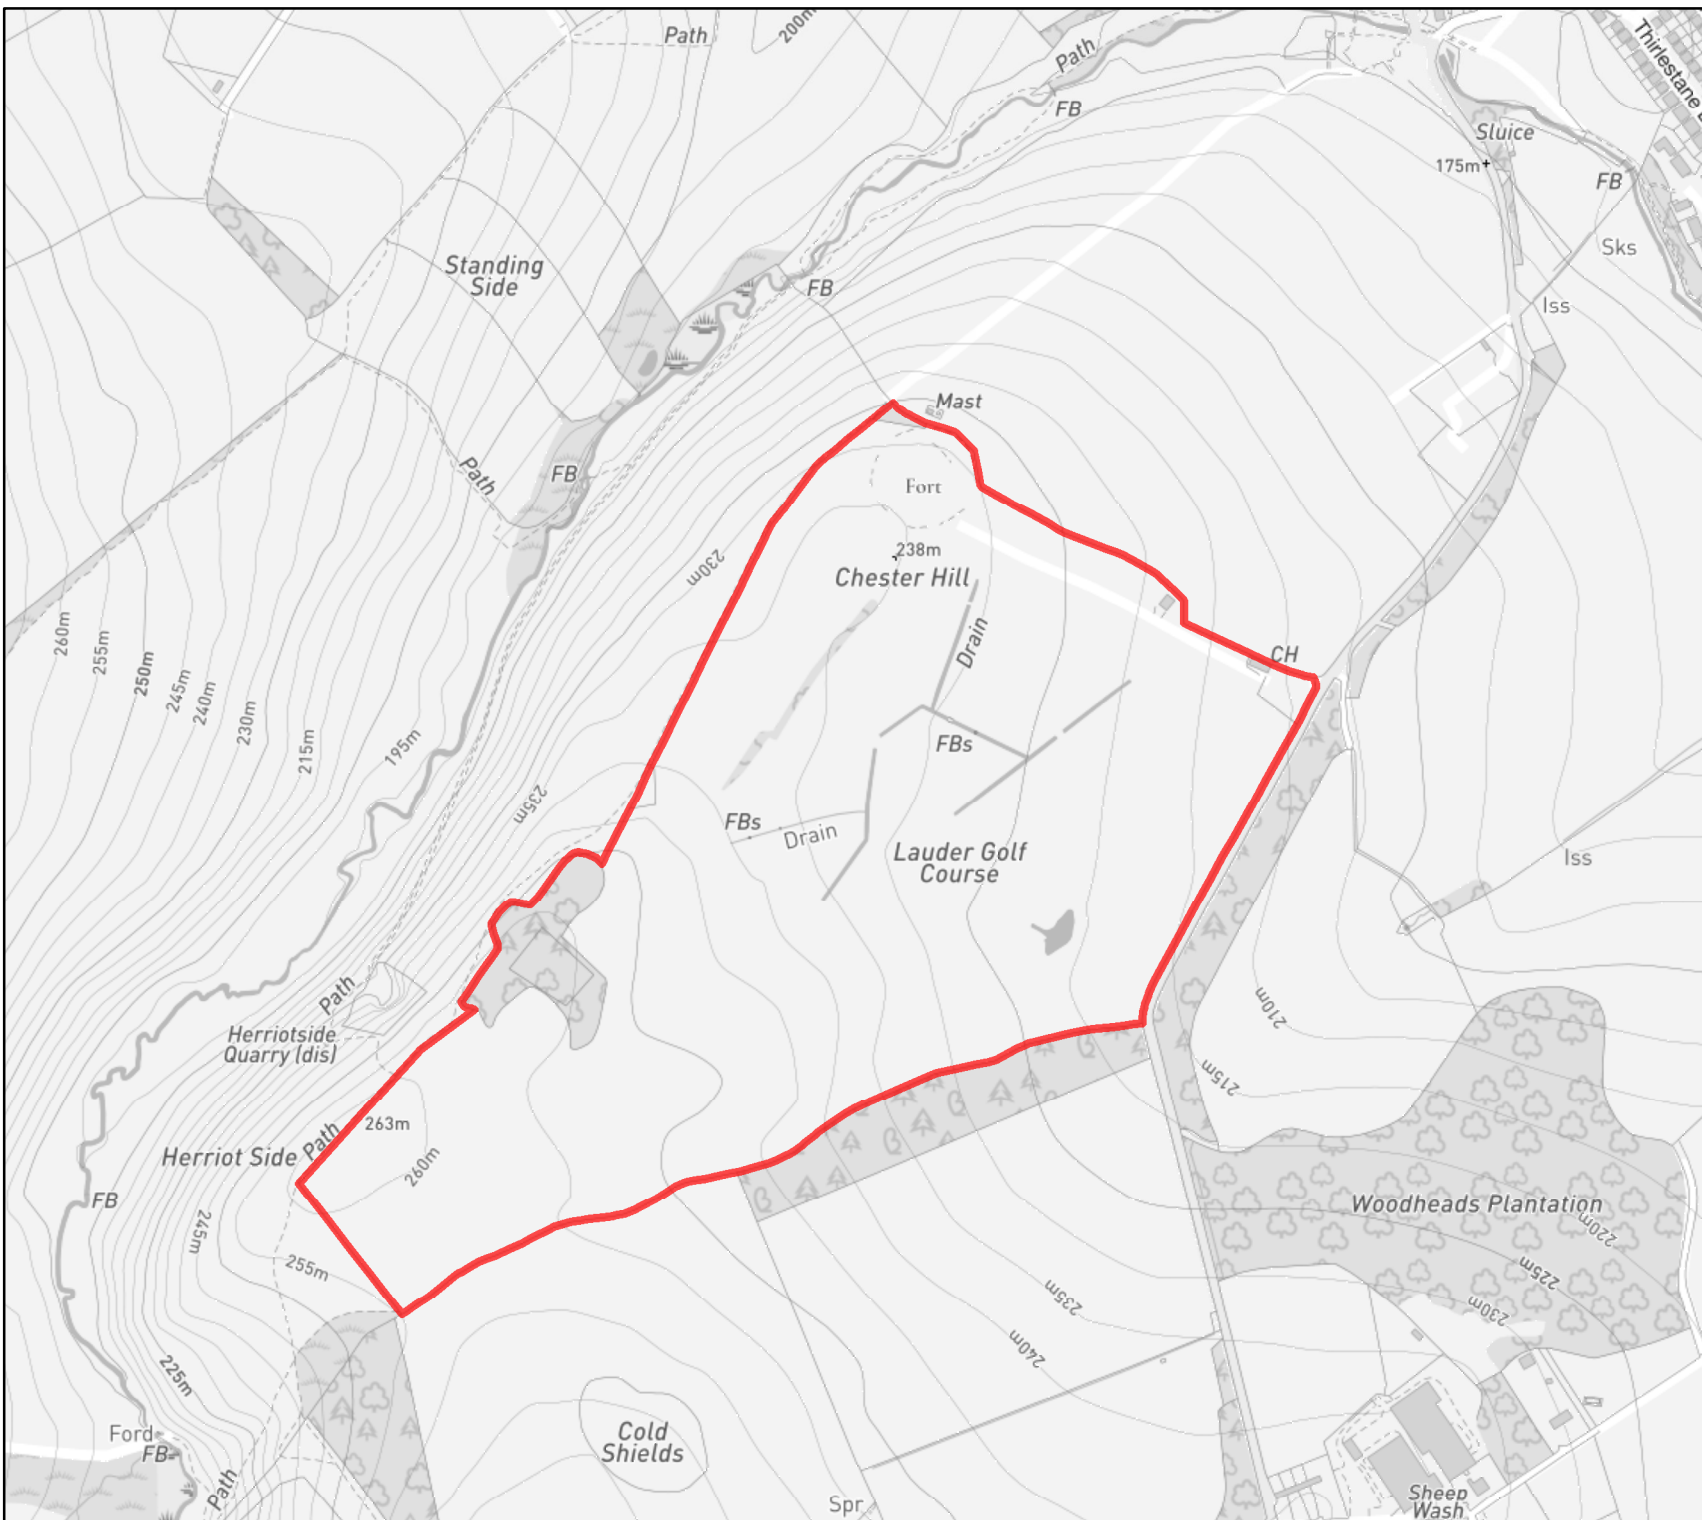

1:7,000

Golf Course

Lauder Golf Course
Galashiels Road
Lauder

Area: 35.523 ha. o.t.
(87.779 acres o.t.)

UPRN: LD017/05

This map has been prepared by
Estate Management
Commercial Services
Crown Copyright all rights reserved.
Scottish Borders Council, Licence
100023423, 2021.